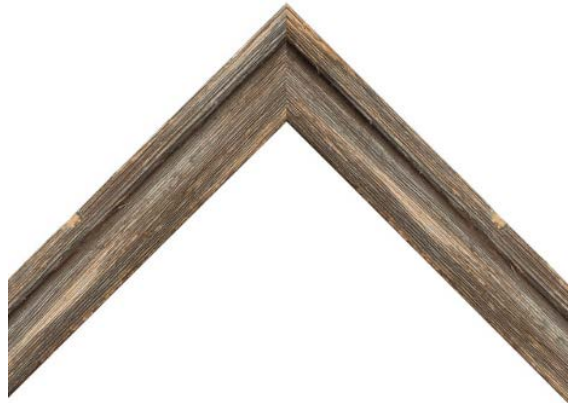

SPECIFICATION SHEET

FRAMED MIRROR MODEL#:
FM 83991-18X30

FRAMED MIRRORS COLLECTION

- FEATURES:**
- ONE 18X30" HIGH RESOLUTION SILVER PLATE GLASS MIRROR SIZE W/ DECORATIVE FRAME.
 - "WALL HUGGER" HANGERS FOR MOUNTING INCLUDED.
 - STANDARD MOUNTING STYLE IS VERTICAL. FOR HORIZONTAL, PLEASE SPECIFY WHEN ORDERING.
 - PACKED IN FOUR WALL (FOLDED DOUBLE WALL) CORRUGATION.
 - STYLE: RUSTIC/DISTRESSED
 - COLOR: BROWN
 - FINISH: RUSTIC BARNWOOD

- MIRROR FINISHES:**
- FLAT POLISHED EDGE
 - BEVELED EDGE

OVERALL SIZE DIMENSION: 21 1/4" WIDE X 33 1/4" HIGH X 1" DEEP