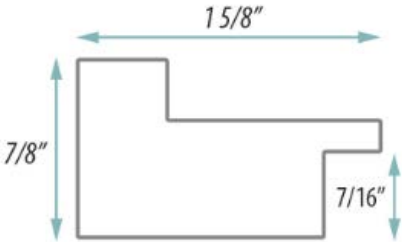

SPECIFICATION SHEET

FRAMED MIRROR MODEL#:
FM 83991-18X30

FRAMED MIRRORS COLLECTION

- FEATURES:**
- ONE 18X30" HIGH RESOLUTION SILVER PLATE GLASS MIRROR SIZE W/ DECORATIVE FRAME.
 - "WALL HUGGER" HANGERS FOR MOUNTING INCLUDED.
 - STANDARD MOUNTING STYLE IS VERTICAL. FOR HORIZONTAL, PLEASE SPECIFY WHEN ORDERING.
 - PACKED IN FOUR WALL (FOLDED DOUBLE WALL) CORRUGATION.
 - STYLE: RUSTIC/DISTRESSED
 - COLOR: BROWN
 - FINISH: RUSTIC BARNWOOD

- MIRROR FINISHES:**
- FLAT POLISHED EDGE
 - BEVELED EDGE

OVERALL SIZE DIMENSION: 21 1/4" WIDE X 33 1/4" HIGH X 1" DEEP